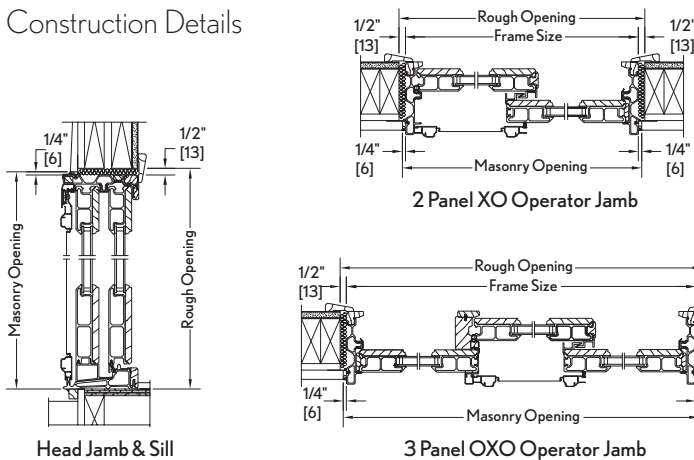

Construction Details