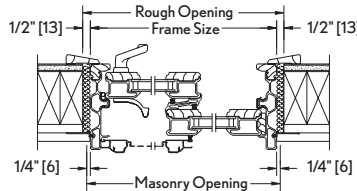

1-4 (406)
1-4 1/4 (413)
1-3 3/4 (400)
12 15/16" (329)

ISPDG7216

ISPDG10716

3 Panel Sliding Patio Doors

Mas. Opp. (mm)	8-11 (2718)	8-11 (2718)	8-11 (2718)
Rgh. Opp. (mm)	8-11 1/2 (2731)	8-11 1/2 (2731)	8-11 1/2 (2731)
Frame Size (mm)	8-10 1/2 (2705)	8-10 1/2 (2705)	8-10 1/2 (2705)
Glass Size (mm)	32 1/4" (819)	32 1/4" (819)	32 1/4" (819)

6-10 1/4" (2089)
6-10 1/2" (2096)
6-10" (2083)
76 1/4" (1937)

ISPD9068 XOO

ISPD9068 OOX

ISPD9068 OXO

Construction Details

2 Panel XO Operator Jamb

Head Jamb & Sill

Direct Glaze Transom Over Sliding Patio Door

3 Panel OXO Operator Jamb

Direct Glaze Transom Over Sliding Patio Door

Mas. Opp. (mm)	5-11/2 (1816)
Rgh. Opp. (mm)	6-0 (1829)
Frame Size (mm)	5-11 (1803)

8-2" (2489)
8-2 1/4" (2496)
8-1 3/4" (2483)

ISPDG7216 / ISPD6068 XO

Details and Elevations not to scale.

Optional Sliding Door Grilles, GBGs, SDLs and SDLs with Spacer Bar are available in a standard Rectangular cut shown.

XO operation shown, OX operation optional. When ordering 6 9/16" (167 mm) or 6 13/16" (173 mm) jambs, add 1/4" (6 mm) to width and 1/8" (3 mm) to height for Rough Opening, Frame Size and Masonry Opening.