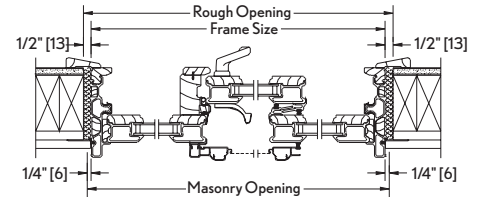

1-4 (406)
1-4 1/4 (413)
1-3 3/4 (400)
12 15/16" (329)

ISPDG7216

ISPDG10716

3 Panel Sliding Patio Doors

Mas. Opp. (mm)	8-11 (2718)	8-11 (2718)	8-11 (2718)
Rgh. Opp. (mm)	8-11 1/2 (2731)	8-11 1/2 (2731)	8-11 1/2 (2731)
Frame Size (mm)	8-10 1/2 (2705)	8-10 1/2 (2705)	8-10 1/2 (2705)
Glass Size (mm)	32 1/4" (819)	32 1/4" (819)	32 1/4" (819)

6-10 1/4" (2089)
6-10 1/2" (2096)
6-10" (2083)
76 1/4" (1937)

ISPD9068 XOO

ISPD9068 OOX

ISPD9068 OXO

Construction Details

2 Panel XO Operator Jamb

Head Jamb & Sill

Direct Glaze Transom Over Sliding Patio Door

3 Panel OXO Operator Jamb

Direct Glaze Transom Over Sliding Patio Door

Mas. Opp. (mm)	5-11/2 (1816)
Rgh. Opp. (mm)	6-0 (1829)
Frame Size (mm)	5-11 (1803)

8-2" (2489)
8-2 1/4" (2496)
8-1 3/4" (2483)

ISPDG7216 / ISPD6068 XO