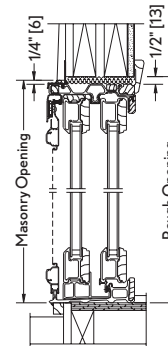

1-4 (406)
1-4 1/4 (413)
1-3 3/4 (400)
12 15/16" (329)

ISPDG7216

ISPDG10716

3 Panel Sliding Patio Doors

Mas. Opp. (mm)	8-11 (2718)	8-11 (2718)	8-11 (2718)
Rgh. Opp. (mm)	8-11 1/2 (2731)	8-11 1/2 (2731)	8-11 1/2 (2731)
Frame Size (mm)	8-10 1/2 (2705)	8-10 1/2 (2705)	8-10 1/2 (2705)
Glass Size (mm)	32 1/4" (819)	32 1/4" (819)	32 1/4" (819)

6-10 1/4" (2089)
6-10 1/2" (2096)
6-10" (2083)
76 1/4" (1937)

ISPD9068 XOO

ISPD9068 OOX

ISPD9068 OXO

Construction Details

2 Panel XO Operator Jamb

Head Jamb & Sill

Direct Glaze Transom Over Sliding Patio Door

3 Panel OXO Operator Jamb

Direct Glaze Transom Over Sliding Patio Door

Mas. Opp. (mm)	5-11/2 (1816)
Rgh. Opp. (mm)	6-0 (1829)
Frame Size (mm)	5-11 (1803)

8-2" (2489)
8-2 1/4" (2496)
8-1 3/4" (2483)

ISPDG7216 / ISPD6068 XO

Details and Elevations not to scale.

Optional Sliding Door Grilles, GBGs, SDLs and SDLs with Spacer Bar are available in a standard Rectangular cut shown.

XO operation shown, OX operation optional. When ordering 6 9/16" (167 mm) or 6 13/16" (173 mm) jambs, add 1/4" (6 mm) to width and 1/8" (3 mm) to height for Rough Opening, Frame Size and Masonry Opening.